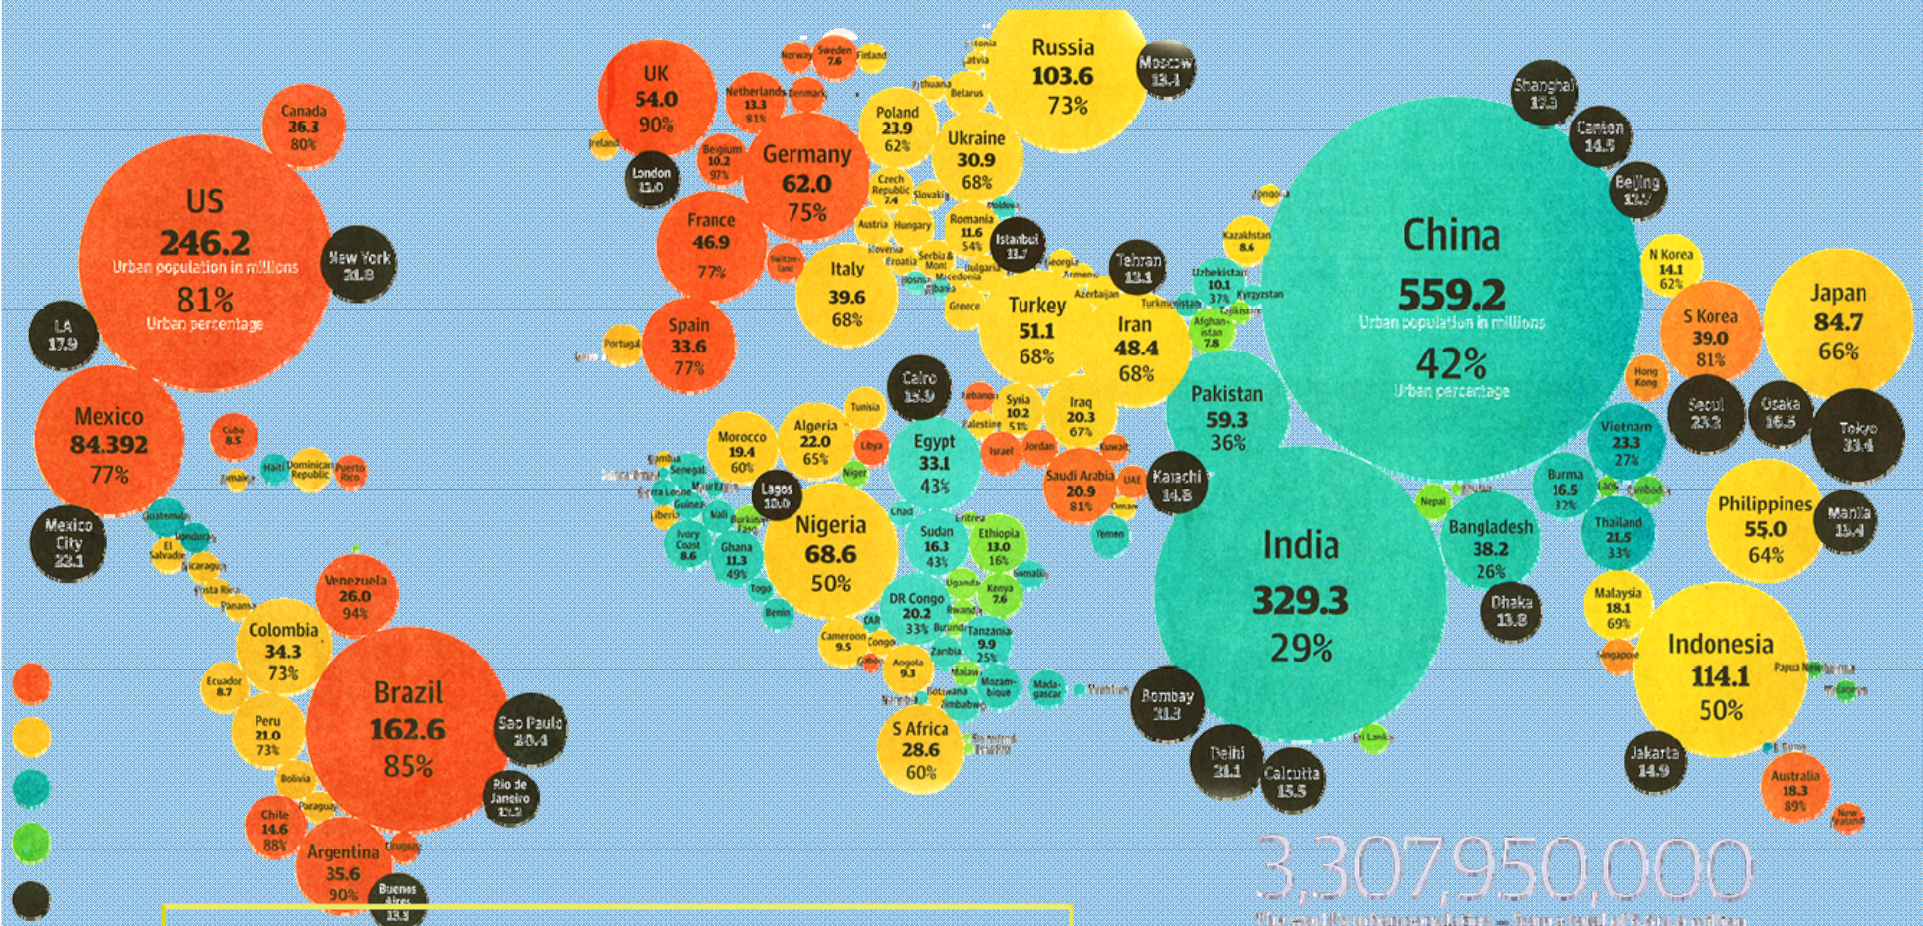

Practices of
Knowledge Sharing & Transformation

UCLG Roundtable 1

10th World Congress of Metropolis
23 November 2011 Porto Alegre Brazil

metropolis ●

Drivers of Change

Rapid Urban Growth

Technology

Urban Balance

Integrated Transport and Land Use Planning

Sustainable Urban Infrastructure

Economic Competitiveness & Social Equity

Role of Technology in
Integrated Planning & Economics

Governance

The new urban world

3,307,950,000
The world's urban population - that's how big it is

metropolis ●